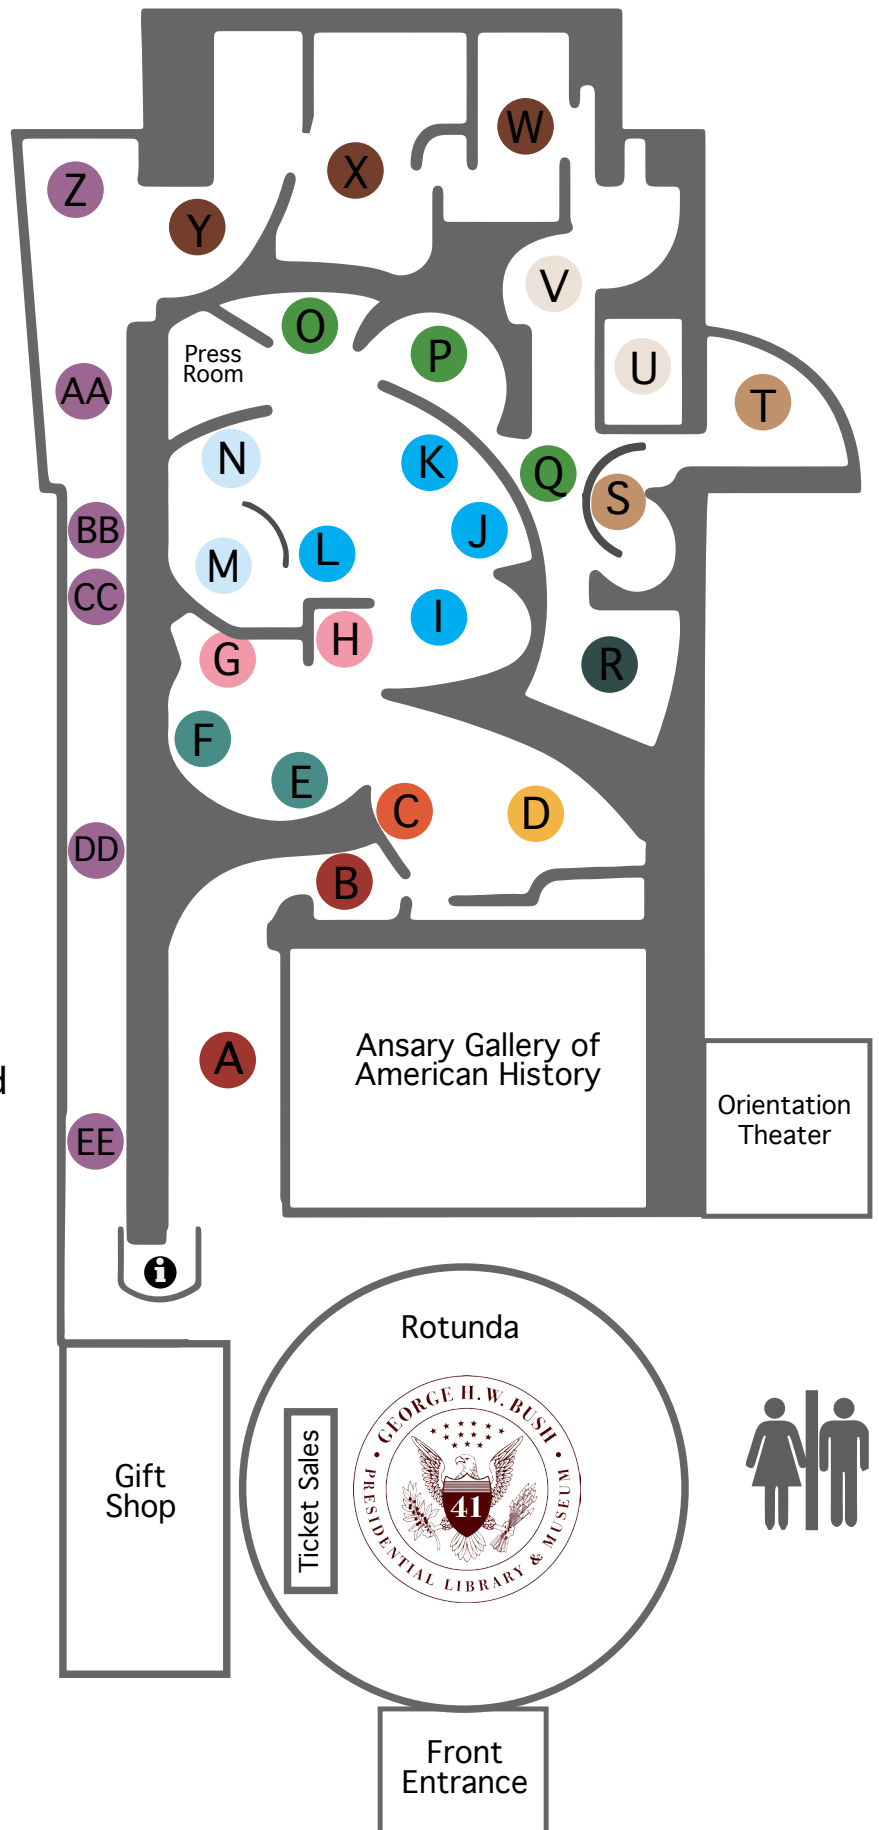

MUSEUM MAP

- A** Presidential Limo
- B** Family Tradition
- C** Marriage
- D** World War II
- E** Yale
- F** West Texas
- G** Offshore Oil/ Zapata
- H** Congress
- I** United Nations
- J** Republican National Committee
- K** China
- L** CIA
- M** Vice President
- N** Campaign '88/ Inauguration
- O** Press Room and State Dinners
- P** Oval Office
- Q** Domestic Policy
- R** Gifts of State
- S** Barbara Bush
- T** Literacy Lounge/Bushes Unplugged
- U** Camp David
- V** Berlin Wall/ Foreign Policy
- W** Situation Room
- X** Gulf War
- Y** Campaign '92
- Z** Fidelity
- AA** Post-presidency
- BB** Points of Light
- CC** M.D. Anderson
- DD** Fidelity Gallery
- EE** George Bush Memorial

Enjoy exploring the rest of the grounds!

1000 GEORGE BUSH DRIVE WEST COLLEGE STATION, TEXAS 77845

979.691.4000 | bush41.org |   @bush41library