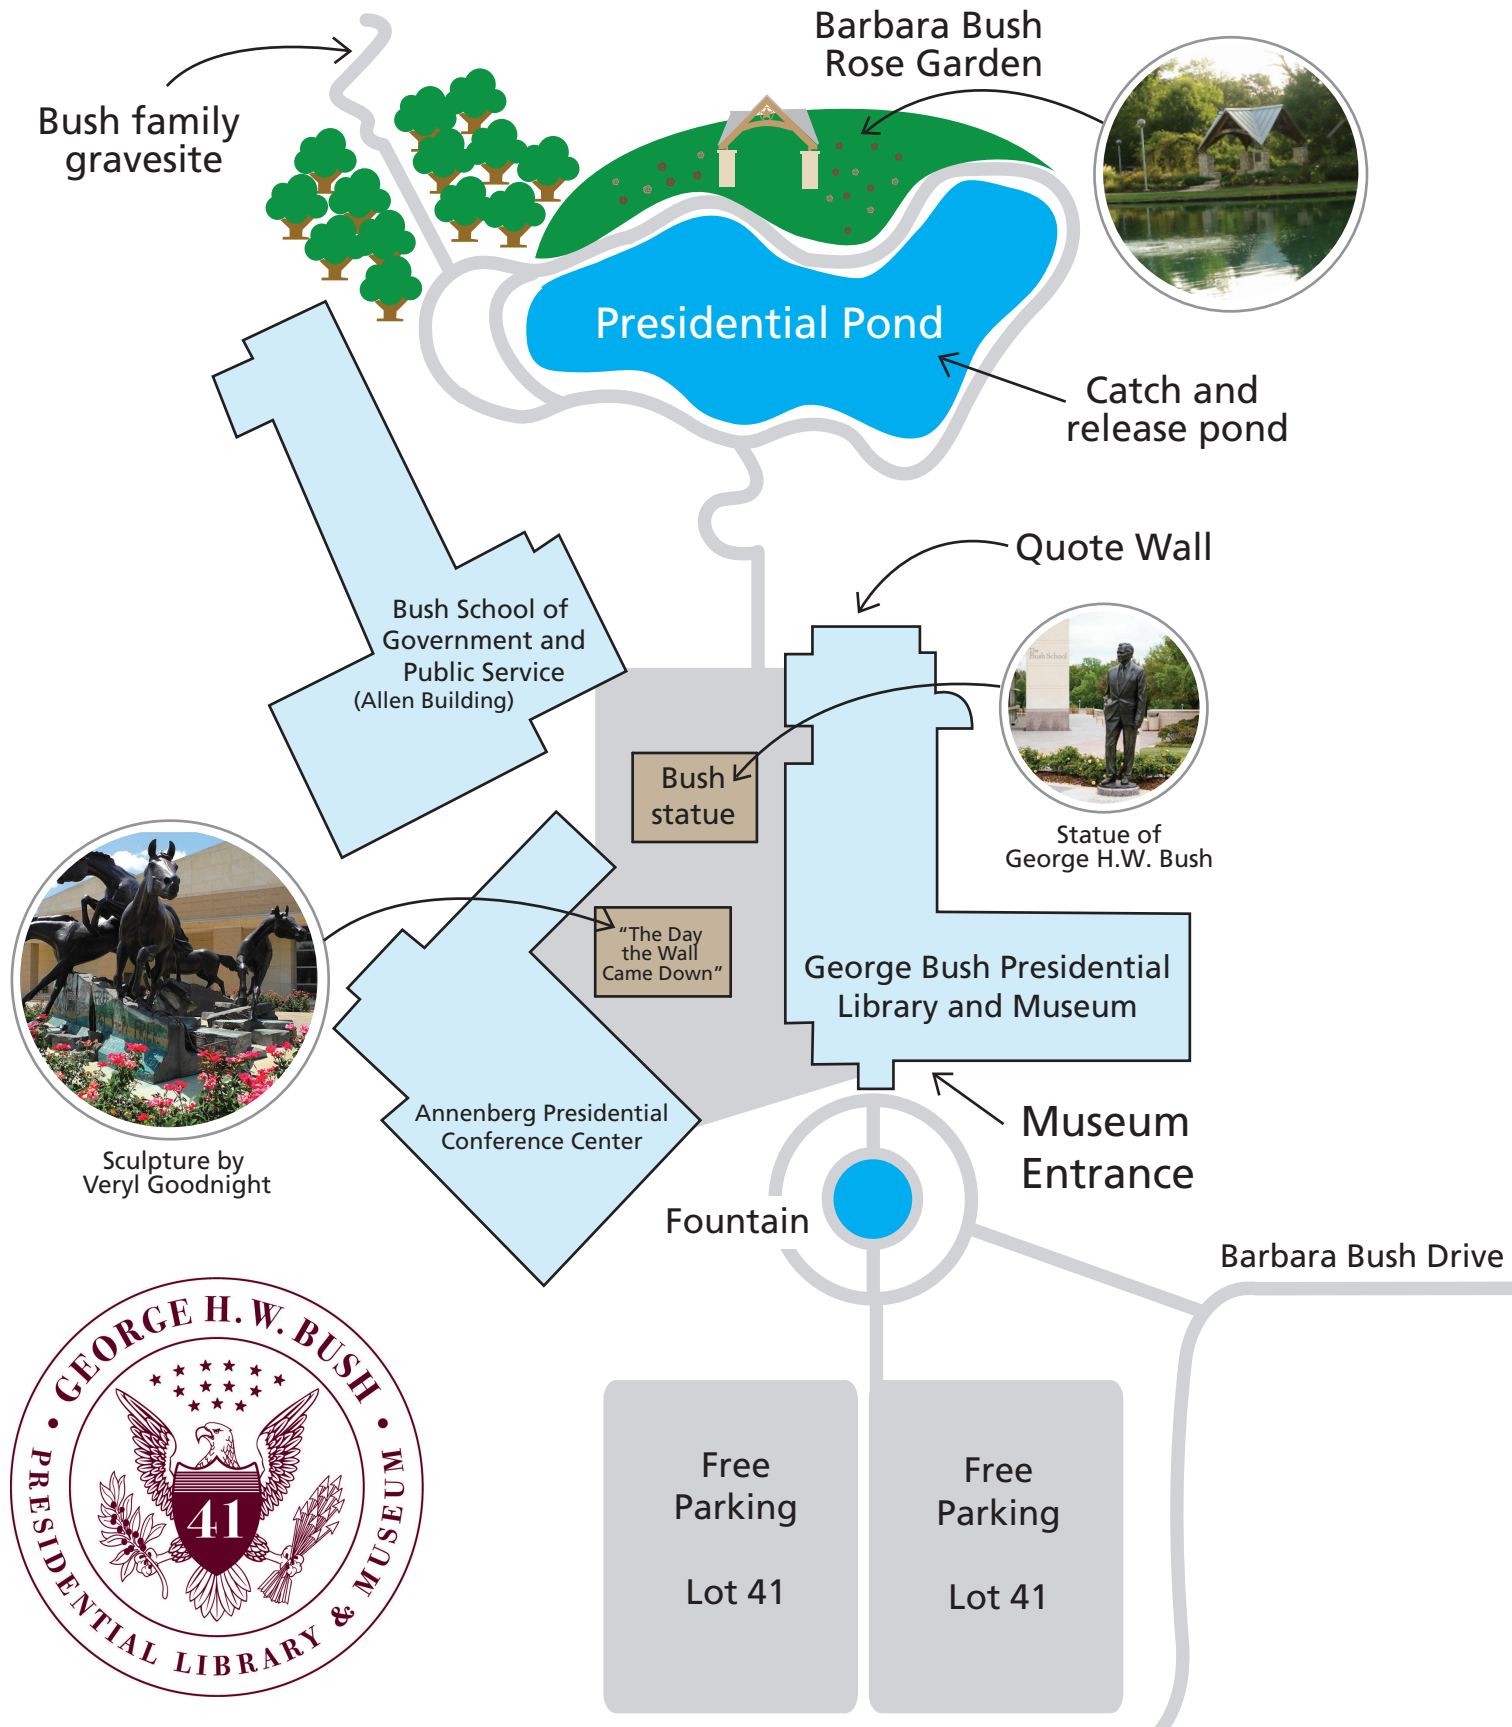

MUSEUM MAP

- A** Presidential Limo
- B** Family Tradition
- C** Marriage
- D** World War II
- E** Yale
- F** West Texas
- G** Offshore Oil/ Zapata
- H** Congress
- I** United Nations
- J** Republican National Committee
- K** China
- L** CIA
- M** Vice President
- N** Campaign '88/ Inauguration
- O** Press Room and State Dinners
- P** Oval Office
- Q** Domestic Policy
- R** Gifts of State
- S** Barbara Bush
- T** Literacy Lounge/Bushes Unplugged
- U** Camp David
- V** Berlin Wall/ Foreign Policy
- W** Situation Room
- X** Gulf War
- Y** Campaign '92
- Z** Fidelity
- AA** Post-presidency
- BB** Points of Light
- CC** M.D. Anderson
- DD** Fidelity Gallery
- EE** George Bush Memorial

Enjoy exploring the rest of the grounds!

1000 GEORGE BUSH DRIVE WEST COLLEGE STATION, TEXAS 77845

979.691.4000 | bush41.org |   @bush41library